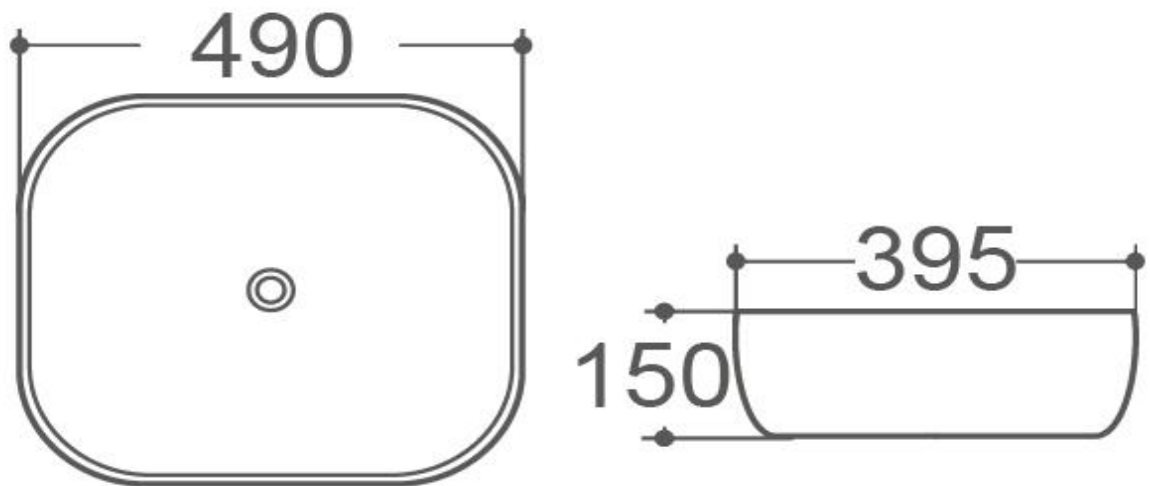

ROMEO-II

 Gloss White
WB 2142

SPECIFICATIONS

MATERIAL: Vitreous China

CAPACITY: 13.7L

MEASUREMENTS: 490 x 395 x 150mm 9KG

WASTE: Use 32mm without Overflow Waste (Not Supplied)

CLEANING & MAINTENANCE: